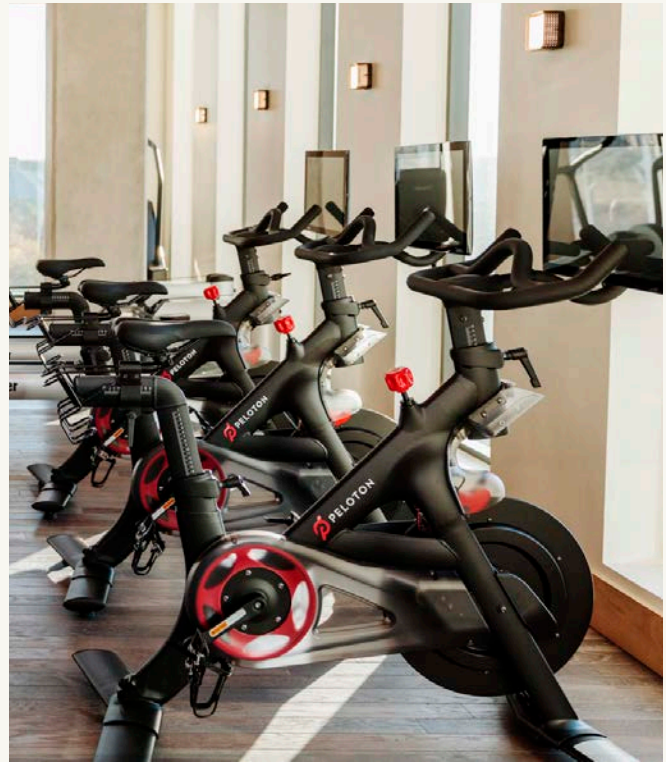

VERBENA SPA MEMBERSHIP AMENITIES

- Five (5) State of the Art Treatment Rooms
- Full Amenity Locker Room
- Steam Room
- Recovery Wellness Room with Cold Plunge and Red-Light Therapy Wall (anticipated opening Q1 2024)
- Dedicated Reception Lounge
- Wellness Bar offering a CBD Botanical Tea, Citrus Water, Fresh Juice and House Made Snacks

FITNESS CENTER AMENITIES

- Dedicated Access 24/7
- Four (4) Woodway Treadmills
- Four (4) Peloton Bikes and an Airdynex Bike
- Tonal Strength Training
- Two (2) Water Rowers
- Technogym Stair Climber, Recline Bike and Two (2) Elliptical Machines
- Matrix Multi-Use Floor Machines
- Two (2) Balanced Body Pilates Reformers
- Strength Training Equipment (Dumbbells, Barbells, Resistance Bands)
- Free Weights, Motion Cables, Yoga Mats and Blocks
- Punching Bag